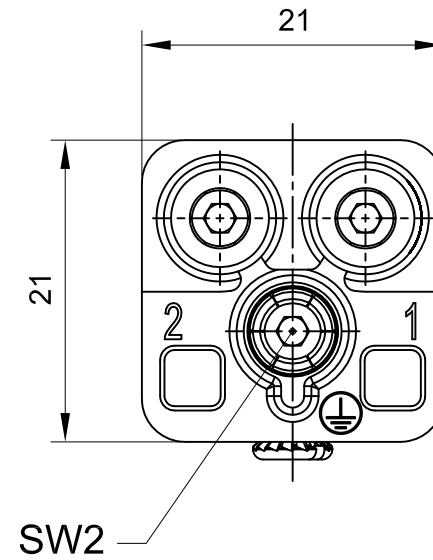

B

B

C

C

D

D

 InKonn (Suzhou) Electric Technology Co.,Ltd.	 All Dimensions in mm Original Size DIN A4	Date 2019-12-10	Drawing No. TC2647700	Rev. A00	Scale 2:1
	Part No. 10 36 002 1200	Created by Shuxu Huang	Checked by Yiyi Luo	Page 1/1	Type Name IQ-002.1-F

1

2

3

4

5

6