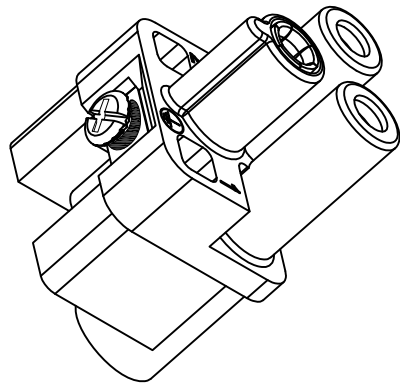

B

B

C

C

D

D

 InKonn (Suzhou) Electric Technology Co.,Ltd.	 All Dimensions in mm Original Size DIN A4	Date 2019-12-10	Drawing No. TC2647700	Rev. A00	Scale 2:1
	Part No. 10 36 002 1200	Created by Shuxu Huang	Checked by Yiyi Luo	Page 1/1	Type Name IQ-002.1-F