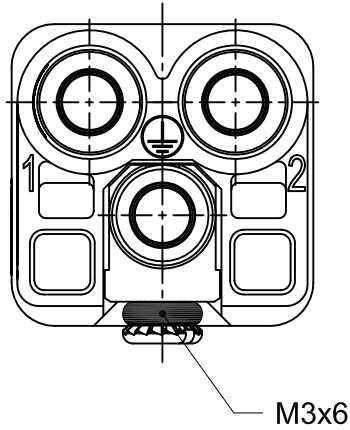

B

B

C

C

D

D

 InKonn (Suzhou) Electric Technology Co.,Ltd.	 All Dimensions in mm Original Size DIN A4	Date 2019-12-10	Drawing No. TC2647700	Rev. A00	Scale 2:1
	Part No. 10 36 002 1200	Created by Shuxu Huang	Checked by Yiyi Luo	Page 1/1	Type Name IQ-002.1-F

1

2

3

4

5

6