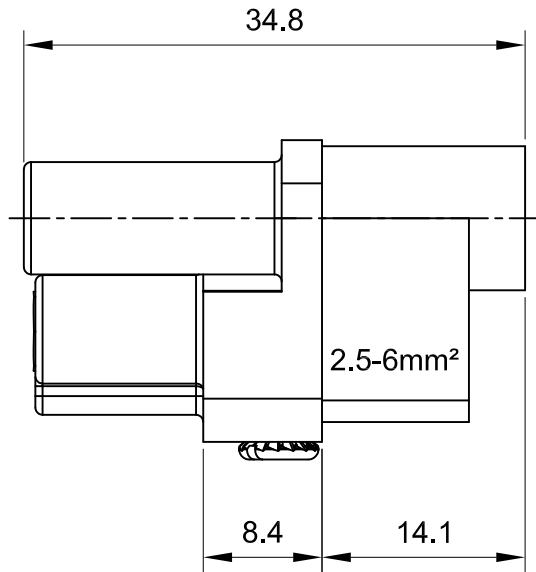

B

B

C

C

D

D

 InKonn (Suzhou) Electric Technology Co.,Ltd.	 All Dimensions in mm Original Size DIN A4	Date 2019-12-10	Drawing No. TC2647700	Rev. A00	Scale 2:1
	Part No. 10 36 002 1200	Created by Shuxu Huang	Checked by Yiyi Luo	Page 1/1	Type Name IQ-002.1-F